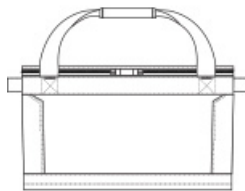

## Product photo

Designed to maximize functionality, this sturdy cube offers ample storage or can pack flat for storage.

- 400D x 400D recycled RPET ballistic polyester
- Collapsible interior frame
- Removable lid for decoration
- Padded haul handle
- Metal O icon at front, OGIO logo at wrap handle
- Kissing zippers for additional locking opportunity
- Padded end handles
- Structured top and bottom
- Interior elastic loops for additional organization
- Interior mesh pockets, interior lined pockets
- Dimensions: 11"h x 17"w x 14.25"d
- Capacity: 2,532 cu. in./41.5 L
- Weight: 4 lbs./1.8 kg

## Sketches

front

back

Note: Bags not intended for use by children 12 and under.